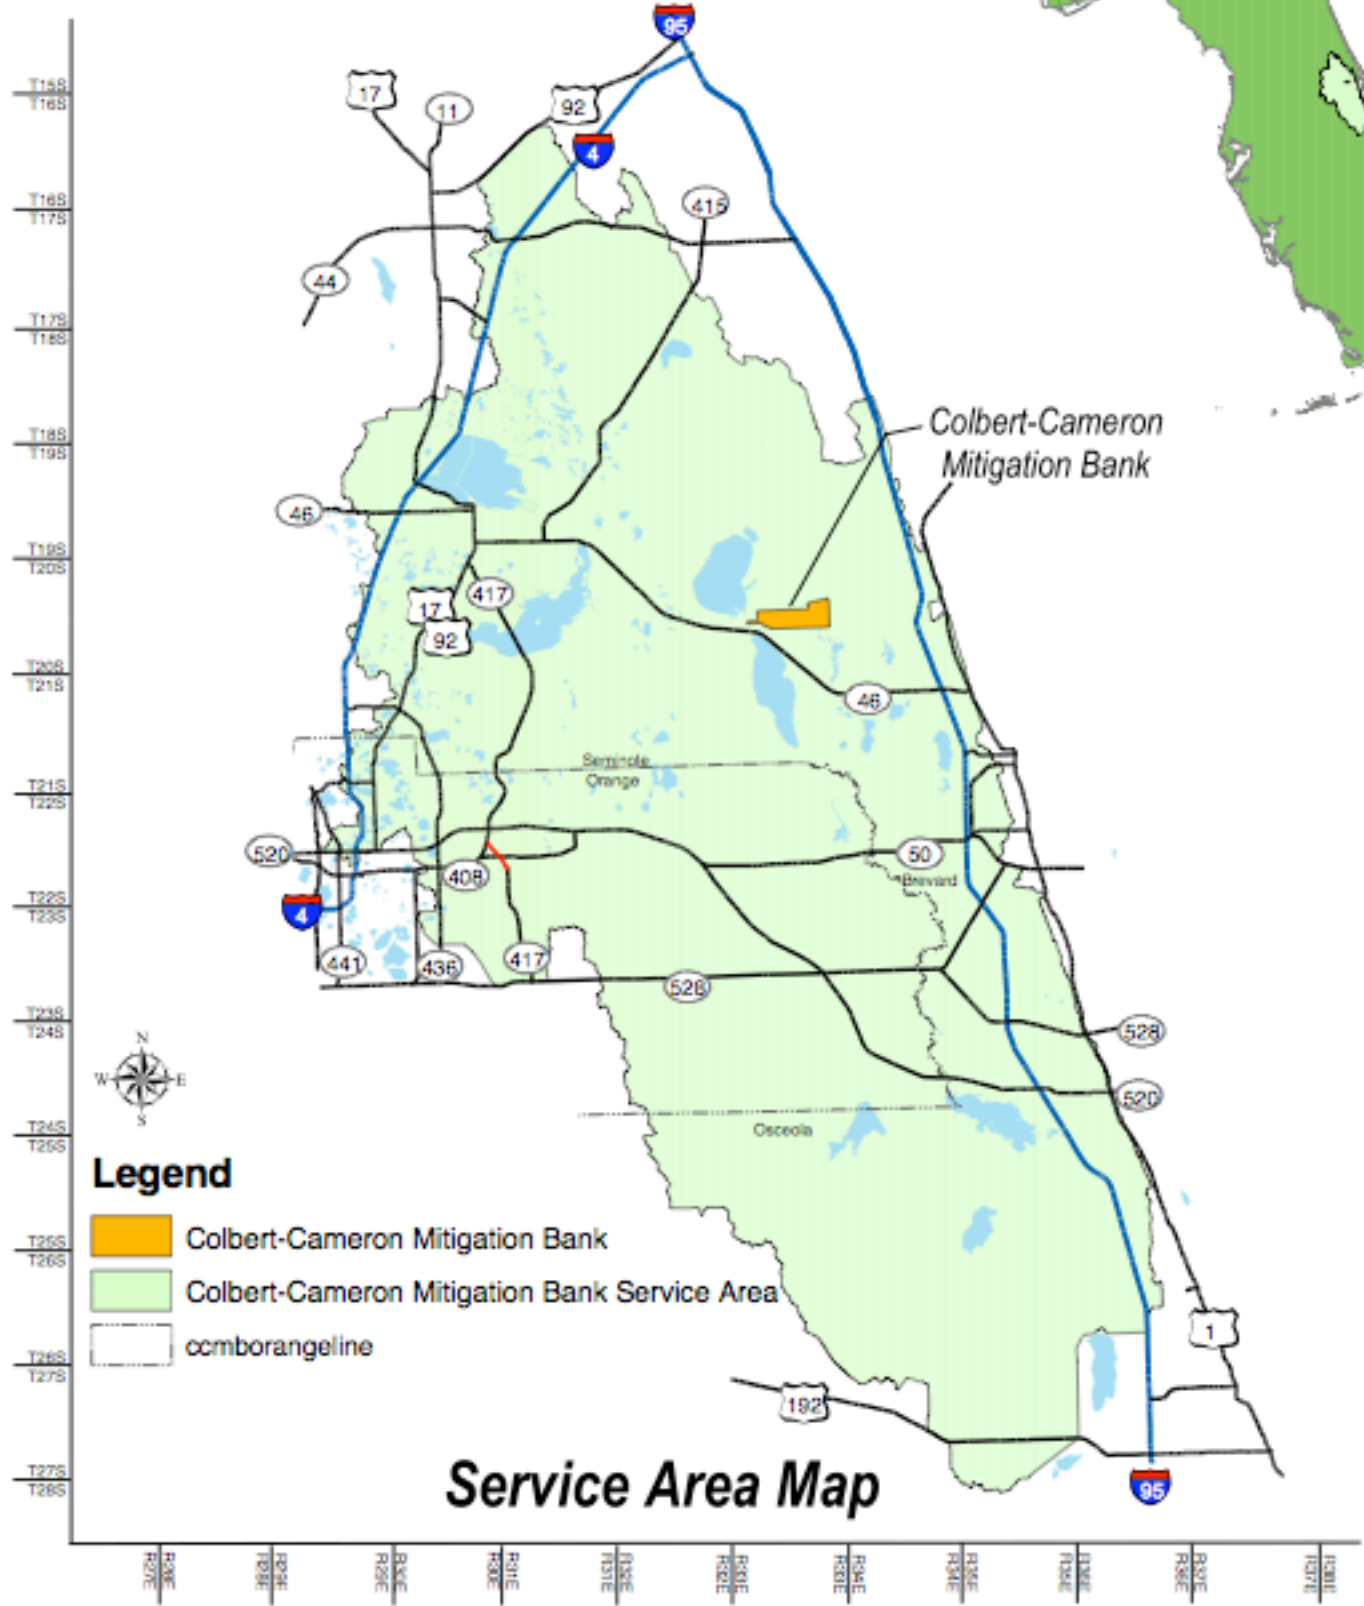

Colbert-Cameron Mitigation Bank

For credit sales & reservations:

Sheri Ford Lewin, CPSM
614 East Highway 50, Suite 323
Clermont, FL 34711

Phone: 352-394-1125
Fax: 352-394-0072
erm-consultingservices.com